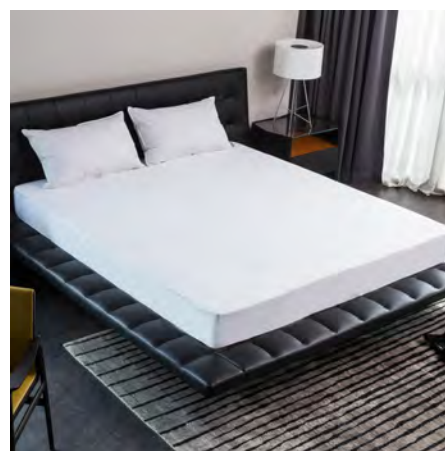

37. Jersey Mattress Protector. Easy Care, Allergy Free, Light Weight, Smooth, Super Stretched Sides. Waterproof. Fits up to 20" Mattress. BSCI and OEKO-TEX Certified.

Item #	Size	Pack/Box	Color	UPC Barcode
MPCLJERT	Twin	12 Pieces	White	8 7457369590 7
MPCLJERD	Double	12 Pieces	White	8 7457369591 4
MPCLJERQ	Queen	12 Pieces	White	8 7457369592 1
MPCLJERK	King	12 Pieces	White	8 7457369593 8