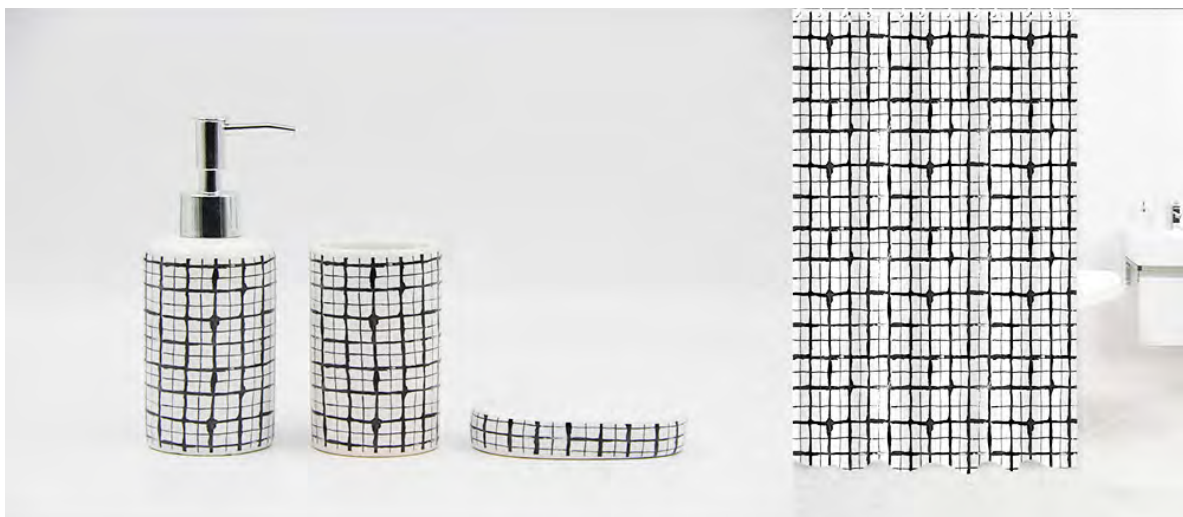

79. 16 Piece Bath Set. Set Includes: 1 Shower Curtain, 1 Soap Dispenser, 1 soap dish, 1 Tumbler and 12 C rings.

Item #	Bath Set	Pack/Box	Design	UPC Barcode
16PCBS	16 Pcs	12 Pack	Assorted	8 7457268515 2